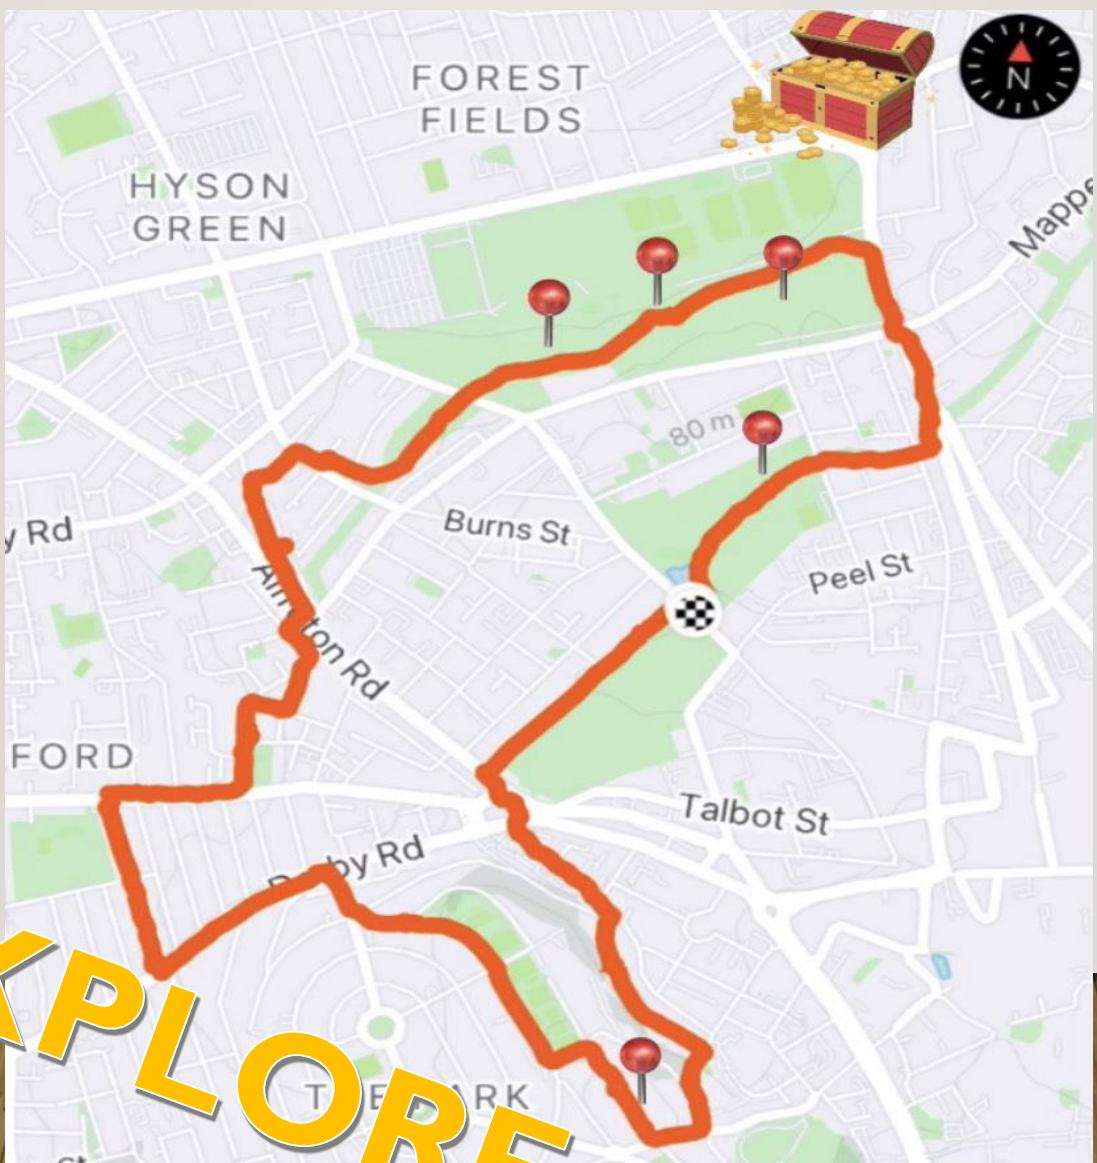

# POUBELLE AU TREASURE

@MORTLOCK\_ART

@\_FRASERMILLER\_

@EUGENIEELLORART

@BRAVESUNDAY

THE COLLECTIONS WE ESTABLISH FROM TRASH TO CREATE A NEW LIFE, EXPLORING THE USE OF RECYCLING AND COVID-19 BRINGING THE OUTSIDE IN AND COLLABORATING OUR FAVOURITE MEDIUMS TO GIVE PAST TRASH A COMPLETELY NEW VALUE.

WE'VE CREATED A SCULPTURE TRAIL FROM COLLECTED MATERIALS, USING OUR SURROUNDINGS AS A BASIS FOR OUR FINAL CREATION. THE TRAIL HAS A VARIETY OF ART WORKS PLACED AROUND THE NOTTINGHAM AREA AS SHOWN ON THE MAP.